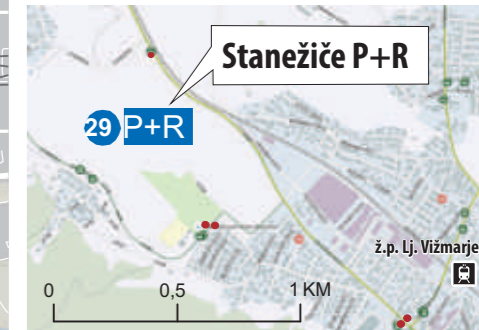

# Javna parkirišča in LPP linije

## Parking Facilities and Bus Lines

**P+R**

● Postajališča LPP/ Bus Stops

- 1 Bežigrad - 3G, 6, 6B, 7, 7L, 8, 11, 11B, 12, 12D, 13, 14, 19B, 19I, 20
- 2 Linhartova - 3G, 6B, 7, 7L, 11B, 12, 12D, 13, 20, 22
- 3 Kranjčeva - 19B, 19I, 20
- 4 Mirje - 1, 1B, 6, 6B
- 5 NUK - 2, 3, 3B, 3G, 6, 6B, 9, 11, 11B, 19B, 19I, 27
- 6 Petkovškovo nabrežje II. - 2, 5, 13, 20
- 7 Sanatorij Emona - 5, 13, 20
- 8 Tivoli I. - 1, 1B, 3, 3B, 5, 7, 7L, 8, 25
- 9 Tivoli II. - 1, 1B, 3, 3B, 5, 7, 7L, 8, 25
- 10 Trg MDB - 1, 1B, 6, 6B
- 11 Trg prekomorskih brigad - 1, 1B, 3, 3B, 5, 8, 22, 25
- 12 Gospodarsko razstavišče - 3G, 6B, 7, 7L, 8, 11, 11B, 12, 12D, 13, 20
- 13 Žale I. - 19B, 19I
- 14 Žale II. - 2, 7, 7L, 22
- 15 Žale III. - 2, 7, 7L, 19B, 19I, 22
- 16 Žale IV. - 2, 7, 7L, 19B, 19I, 22
- 17 P+R ŠRC Stožice - 13, 18, 20 **P+R**
- 18 P+R Dolgi most - 1, 1B, 6, 6B **P+R**
- 19 PH Kongresni trg - 1, 1B, 2, 3, 3B, 3G, 6, 6B, 9, 11, 11B, 14, 18, 19B, 19I, 27
- 20 PH Kozolec - 2, 3G, 6, 6B, 7, 7L, 8, 9, 11, 11B, 13, 14, 18, 19B, 19I, 20, 25, 27
- 21 P+R Chengdujska - 11, 11B, 20, 22, 25 **P+R**
- 22 Štembalova - 6, 8, 11, 18
- 23 Gosarjeva - 6, 8, 11, 13, 18, 20
- 24 P+R Ig-Banija - 19I **P+R**
- 25 Središče P+R Škofljica - 3B, 3G **P+R**
- 26 P+R Ježica - 6, 8, 11, 21 **P+R**
- 27 P+R Barje - 9 **P+R**
- 28 P+R Sinja Gorica (Vrhnika) - Primestni liniji 46, 47 **P+R**
- 29 P+R Stanižiče - 1, 1B, 15, 25 **P+R**
- 30 P+R Grosuplje - 3G, 68, 78 **P+R**