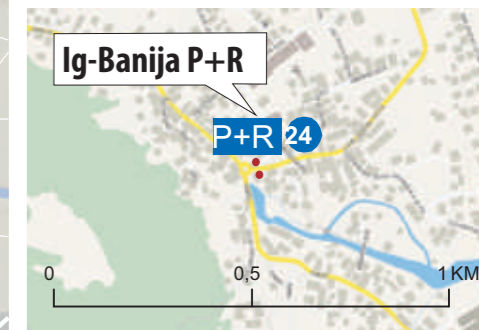

# Javna parkirišča in LPP linije

## Parking Facilities and Bus Lines

**P+R**

● Postajališča LPP/ Bus Stops

- 1 Bežigrad - 3G, 6, 6B, 7, 7L, 8, 11, 11B, 12, 12D, 13, 14, 19B, 19I, 20
- 2 Linhartova - 3G, 6B, 7, 7L, 11B, 12, 12D, 13, 20, 22
- 3 Kranjčeva - 19B, 19I, 20
- 4 Mirje - 1, 1B, 6, 6B
- 5 NUK - 2, 3, 3B, 3G, 6, 6B, 9, 11, 11B, 19B, 19I, 27
- 6 Petkovškovo nabrežje II. - 2, 5, 13, 20
- 7 Sanatorij Emona - 5, 13, 20
- 8 Tivoli I. - 1, 1B, 3, 3B, 5, 7, 7L, 8, 25
- 9 Tivoli II. - 1, 1B, 3, 3B, 5, 7, 7L, 8, 25
- 10 Trg MDB - 1, 1B, 6, 6B
- 11 Trg prekomorskih brigad - 1, 1B, 3, 3B, 5, 8, 22, 25
- 12 Gospodarsko razstavišče - 3G, 6B, 7, 7L, 8, 11, 11B, 12, 12D, 13, 20
- 13 Žale I. - 19B, 19I
- 14 Žale II. - 2, 7, 7L, 22
- 15 Žale III. - 2, 7, 7L, 19B, 19I, 22
- 16 Žale IV. - 2, 7, 7L, 19B, 19I, 22
- 17 P+R ŠRC Stožice - 13, 18, 20 **P+R**
- 18 P+R Dolgi most - 1, 1B, 6, 6B **P+R**
- 19 PH Kongresni trg - 1, 1B, 2, 3, 3B, 3G, 6, 6B, 9, 11, 11B, 14, 18, 19B, 19I, 27
- 20 PH Kozolec - 2, 3G, 6, 6B, 7, 7L, 8, 9, 11, 11B, 13, 14, 18, 19B, 19I, 20, 25, 27
- 21 P+R Chengdujska - 11, 11B, 20, 22, 25 **P+R**
- 22 Štembalova - 6, 8, 11, 18
- 23 Gosarjeva - 6, 8, 11, 13, 18, 20
- 24 P+R Ig-Banija - 19I **P+R**
- 25 Središče P+R Škofljica - 3B, 3G **P+R**
- 26 P+R Ježica - 6, 8, 11, 21 **P+R**
- 27 P+R Barje - 9 **P+R**
- 28 P+R Sinja Gorica (Vrhnika) - Primestni liniji 46, 47 **P+R**
- 29 P+R Stanižiče - 1, 1B, 15, 25 **P+R**
- 30 P+R Grosuplje - 3G, 68, 78 **P+R**